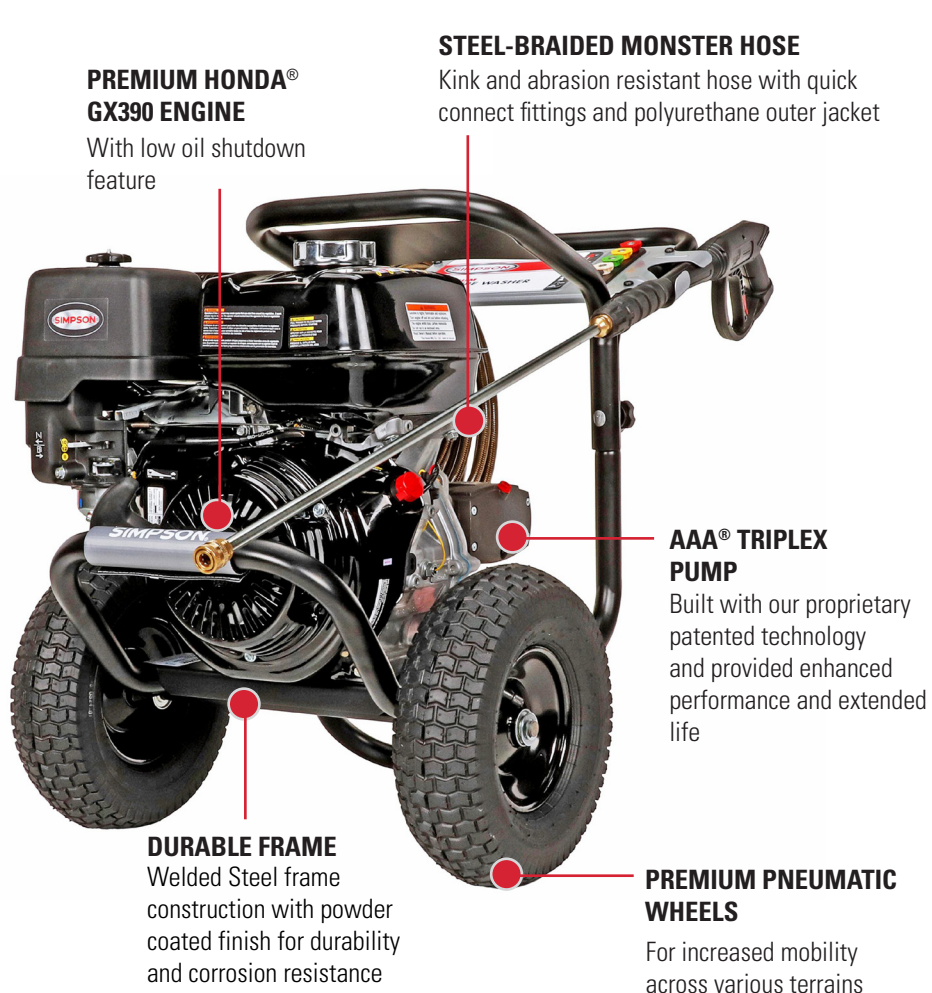

POWERSHOT™ SERIES COMMERCIAL PRESSURE WASHER

SP4240

The SIMPSON® PowerShot™ Series is designed to meet the rigorous demands of the cleaning pro. Heavy-duty pressure washers with flow and reliability. Perfect for contractors who specialize in deck cleaning, wood restoration, paint preparation, graffiti removal, and all other professional cleaning services. Equipped with a premium (49-State Compliant) HONDA® engine built with high-quality components, designed for optimum performance and renowned for being easy to start.

PREMIUM HONDA® GX390 ENGINE

With low oil shutdown feature

STEEL-BRAIDED MONSTER HOSE

Kink and abrasion resistant hose with quick connect fittings and polyurethane outer jacket

AAA® TRIPLEX PUMP

Built with our proprietary patented technology and provided enhanced performance and extended life

DURABLE FRAME

Welded Steel frame construction with powder coated finish for durability and corrosion resistance

PREMIUM PNEUMATIC WHEELS

For increased mobility across various terrains

PART# 60456 *49-State DOES NOT SHIP to CA*

PRESSURE RATING: 4200 PSI

FLOW RATING: 4.0 GPM

ENGINE: HONDA® GX390

PUMP: AAA® Triplex **LOW OIL SHUTDOWN**

HOSE: 3/8" x 50' Steel-braided Monster

TIRES: 13" Premium Pneumatic

DIMENSIONS: 38" x 23.5" x 29"

WEIGHT: 136 lbs